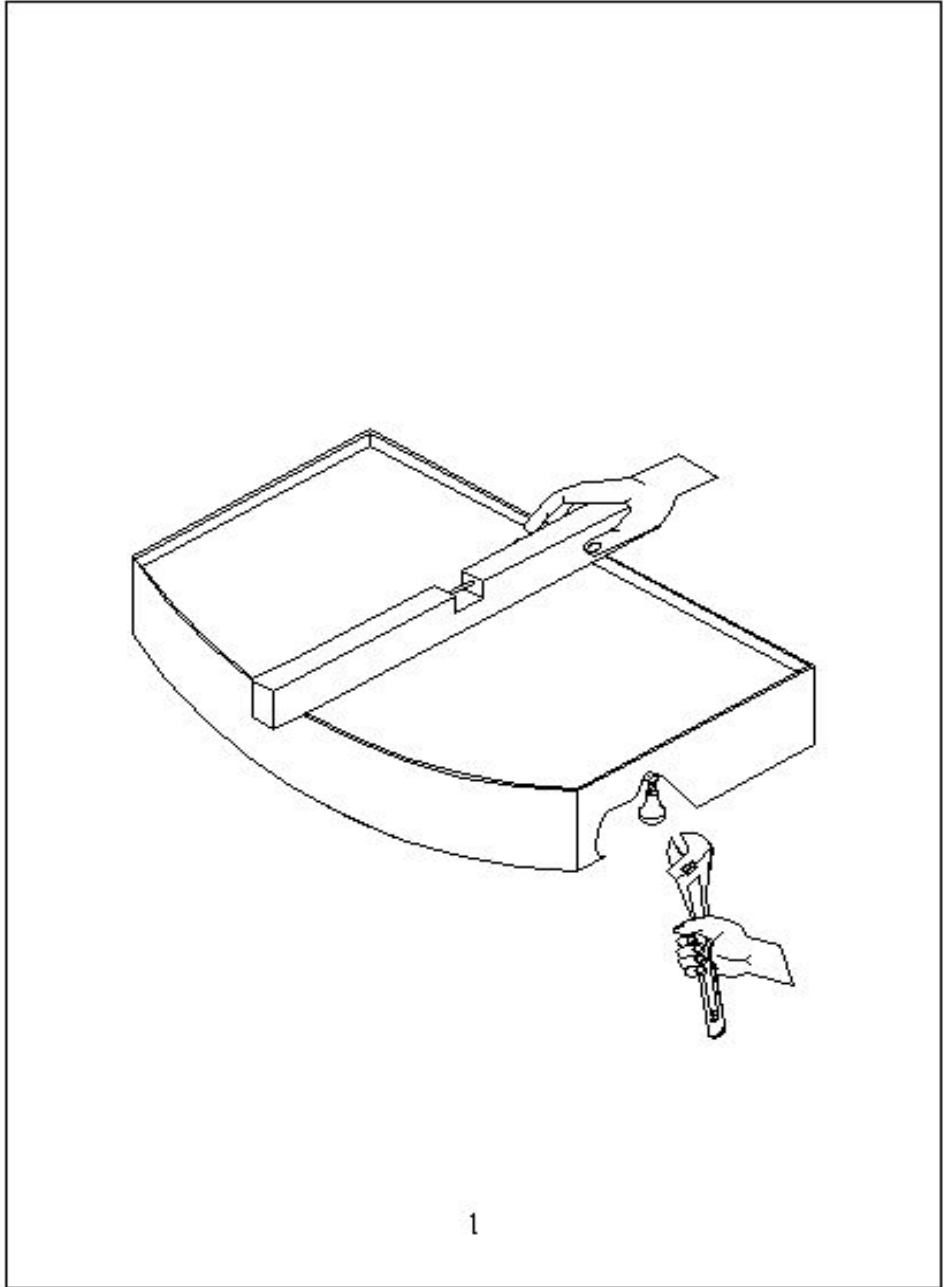

Shower Room Installation

09007

1200*900*2180mm

9

2