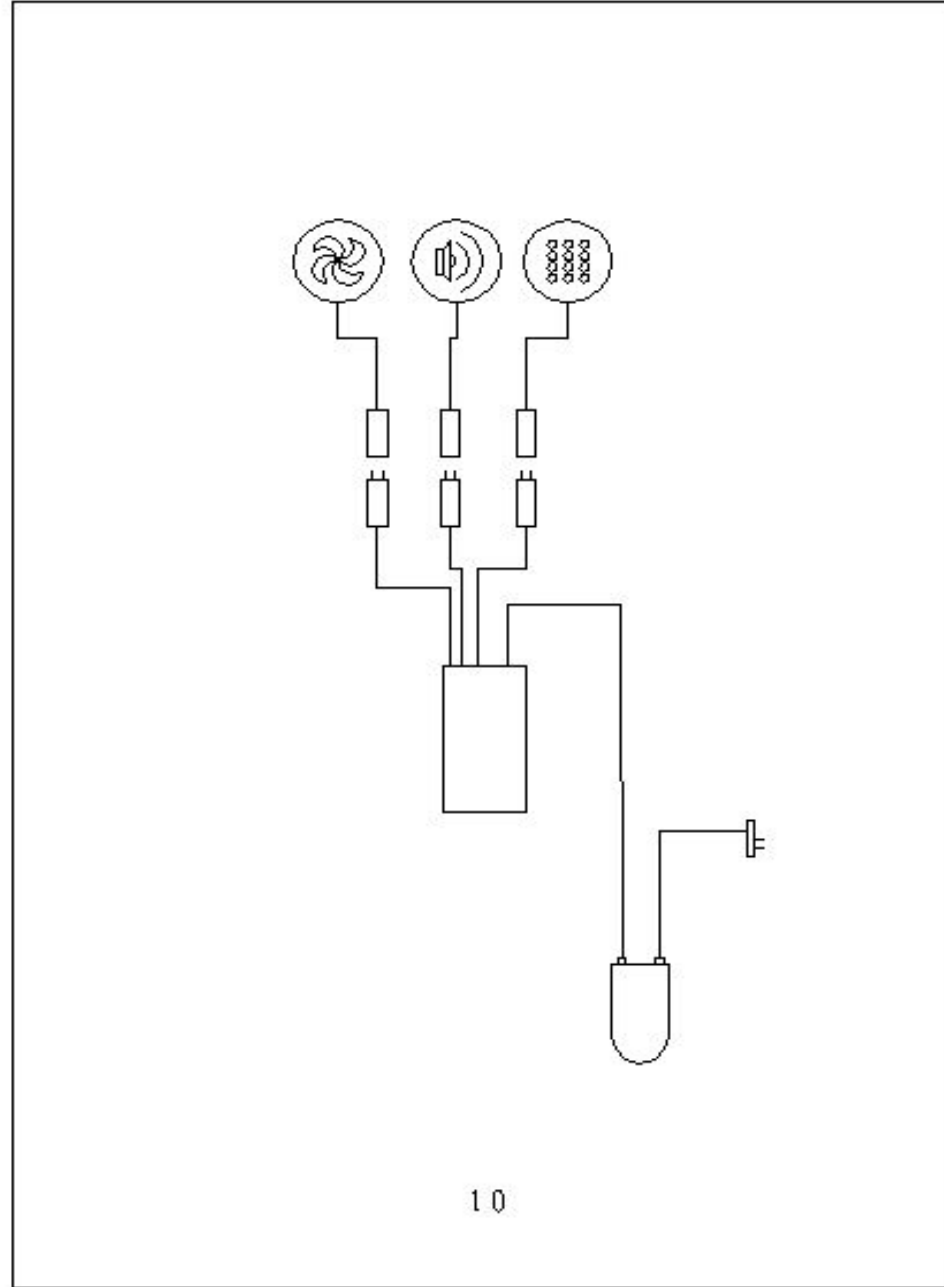

Shower Room Installation

09007

1200*900*2180mm

9

2