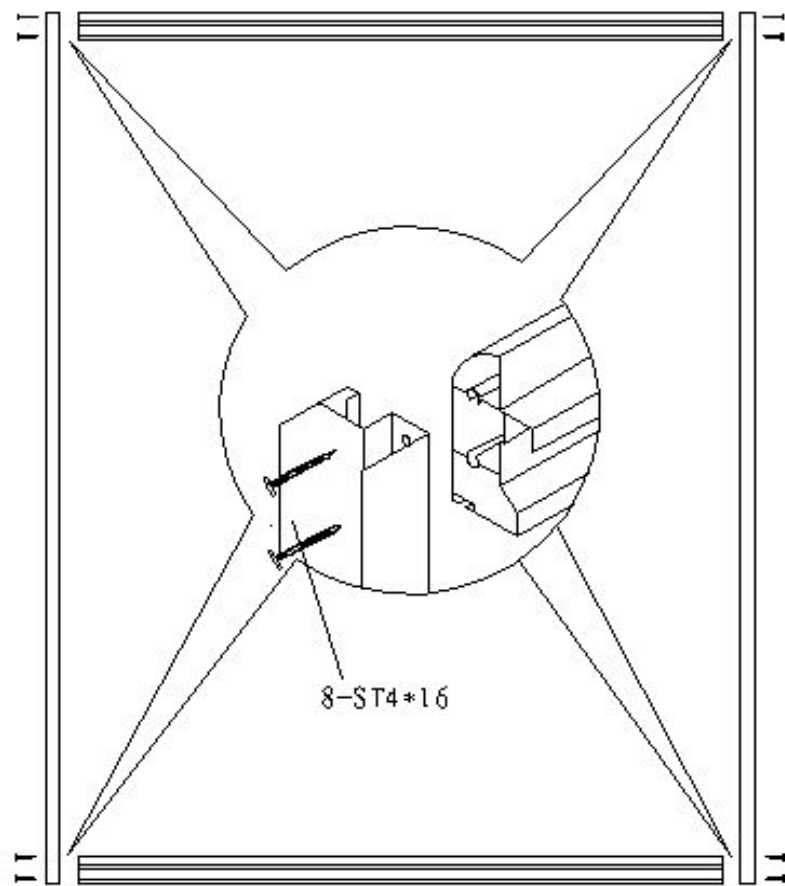

Shower Room Installation

09007

1200*900*2180mm

9

2